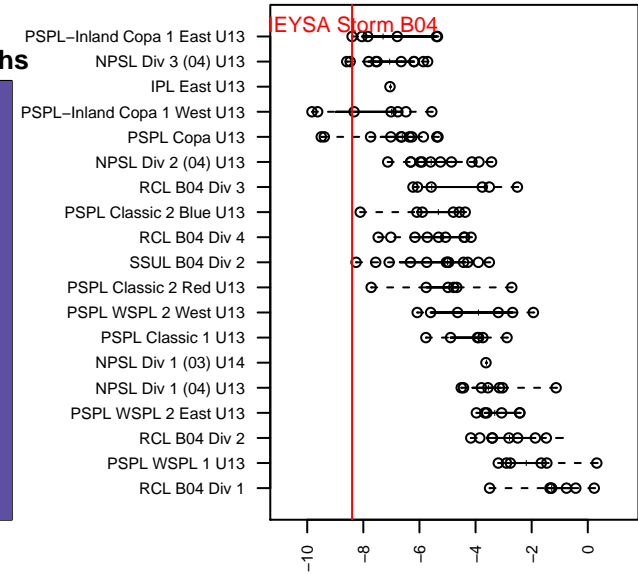

**attack and defense rating
relative to others at age
and all opponents in last 13 months**