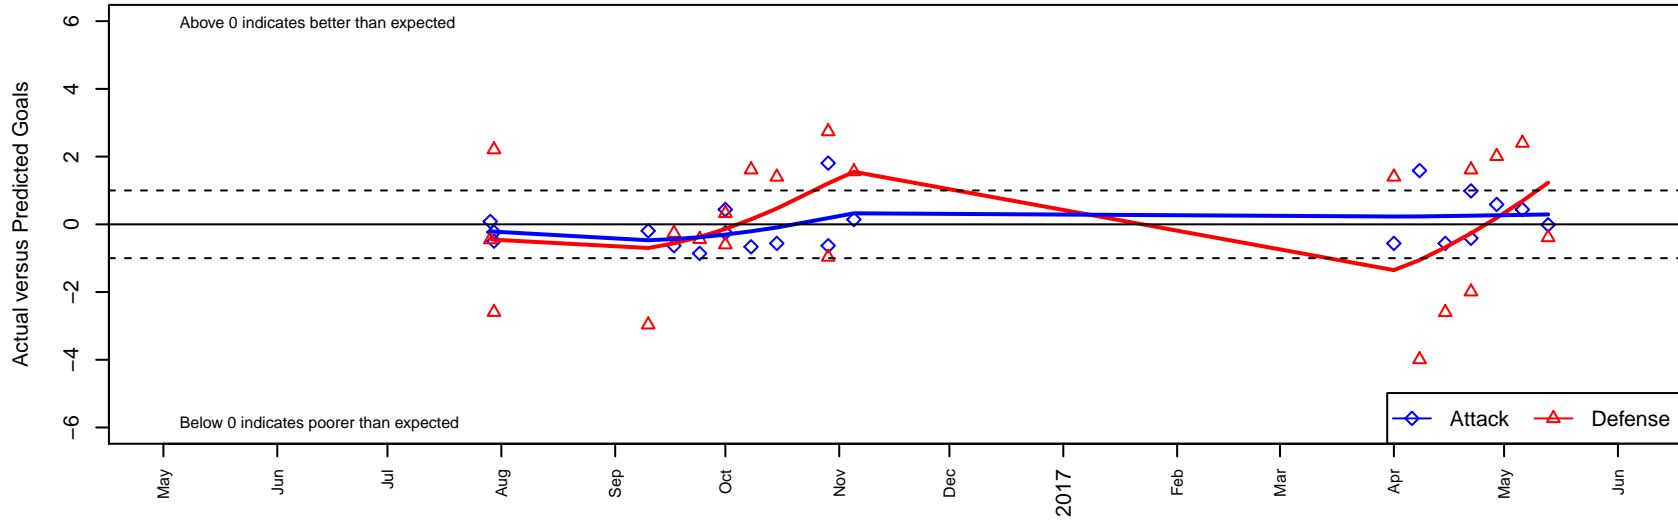

IEYSA Storm B04

Inland Empire YSA
 Cheney, WA
 B04 total strength=451
 attack=0.53 defense=0.17
 fall league = PSPL–Inland Copa 1 East U13
 spr league = Spr PSPL–Inland Copa 2 U13
 notes= Gusky 2015; Prophet 2016

IEYSA Storm B04
 Dots are actual minus expected GF (blue circles) and GA (red triangles).
 Blue line is smoothed change in attack strength. Red is smoothed change in defense strength.

**attack and defense variance (black dot)
relative to other teams
and top 10 in region**